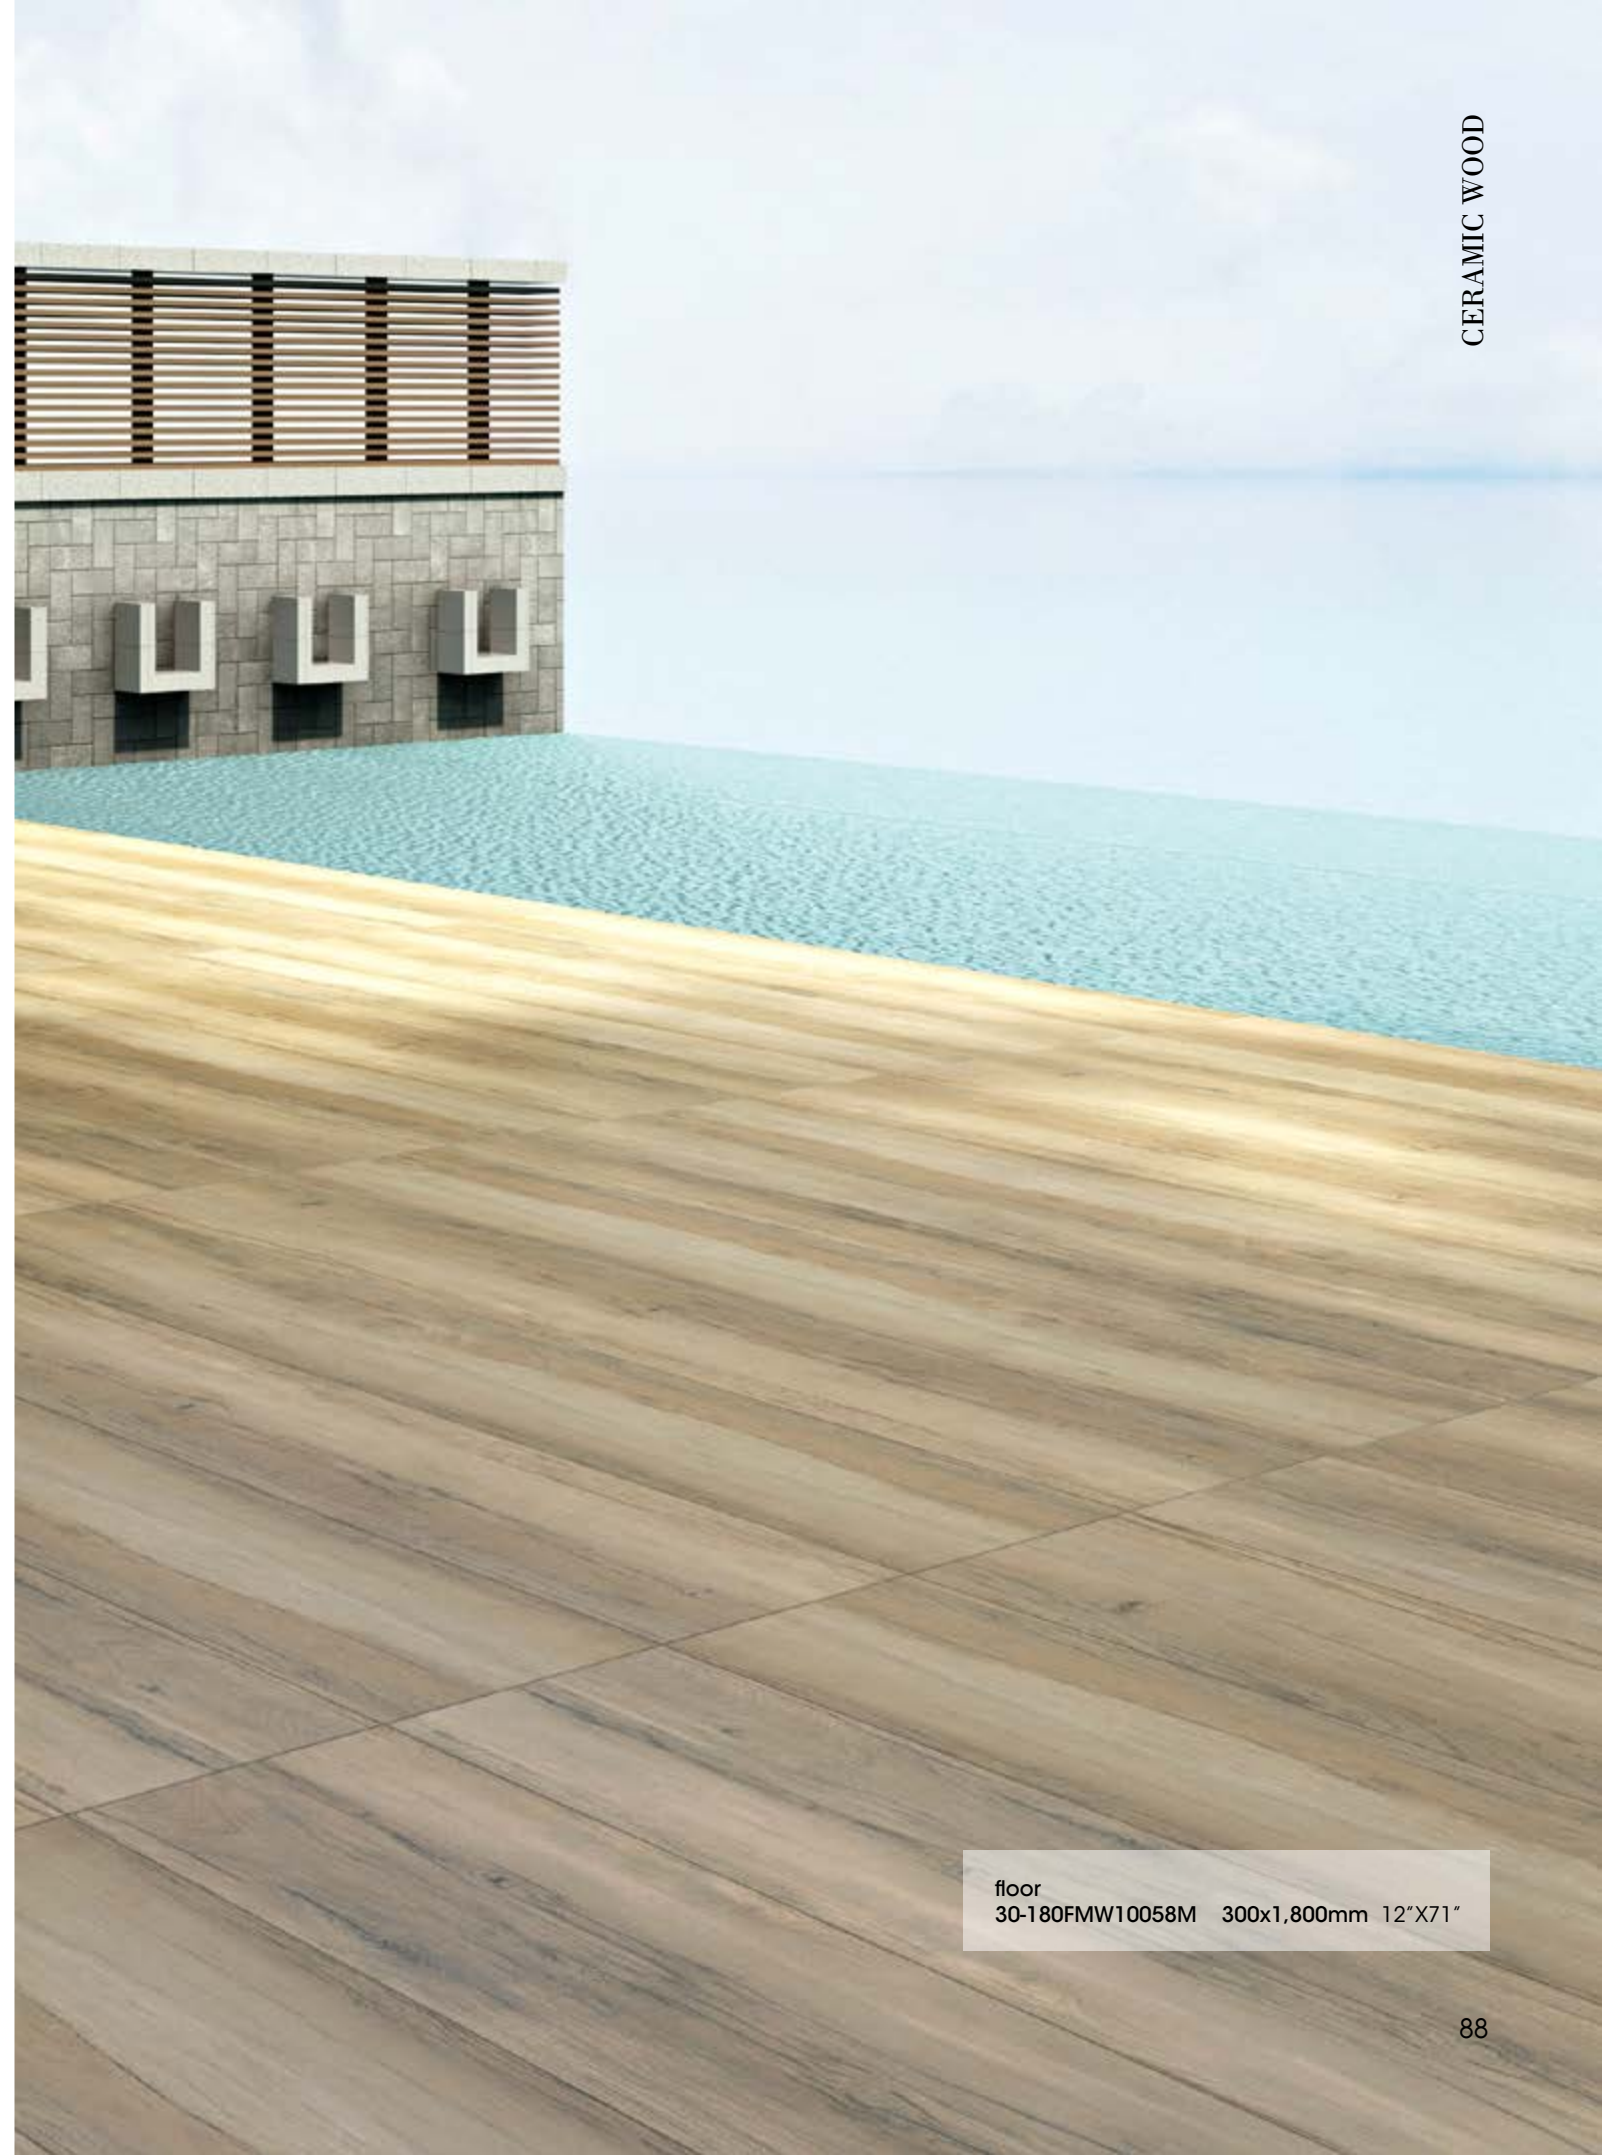

floor  
20-120FMW0009M 200x1,200mm 8"X48"

floor  
30-180FMW10058M 300x1,800mm 12"X71"

**15-90FW0050M** Phases:5  
150x900mm 6"X36" Glazed-Matt

**15-90FW0052M** Phases:4  
150x900mm 6"X36" Glazed-Matt

**15-90FW0053M** Phases:8  
150x900mm 6"X36" Glazed-Matt